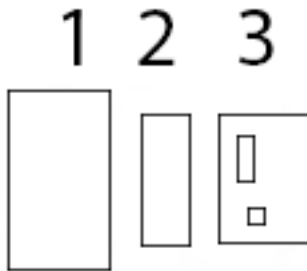

LensCoat® Nikon 105mm f/1.4E ED AF-S INSTRUCTIONS

Piece 1- Lens Hood Cover

Slide and stretch the lens cover into place.

Piece 2

Slide piece 2 down the lens over the focus ring.

Piece 3

Slide on piece 3 lining up the windows for distance scale and AF/VR switches.

LensCoat.com®
80 Throckmorton Street
Freehold, NJ 07728

LensCoat® Nikon 105mm f/2.8G ED-IF AF-S INSTRUCTIONS

Piece 1- Lens Hood Cover

Slide and stretch the lens cover into place.

Piece 2

Slide piece 2 down the lens over the focus ring.